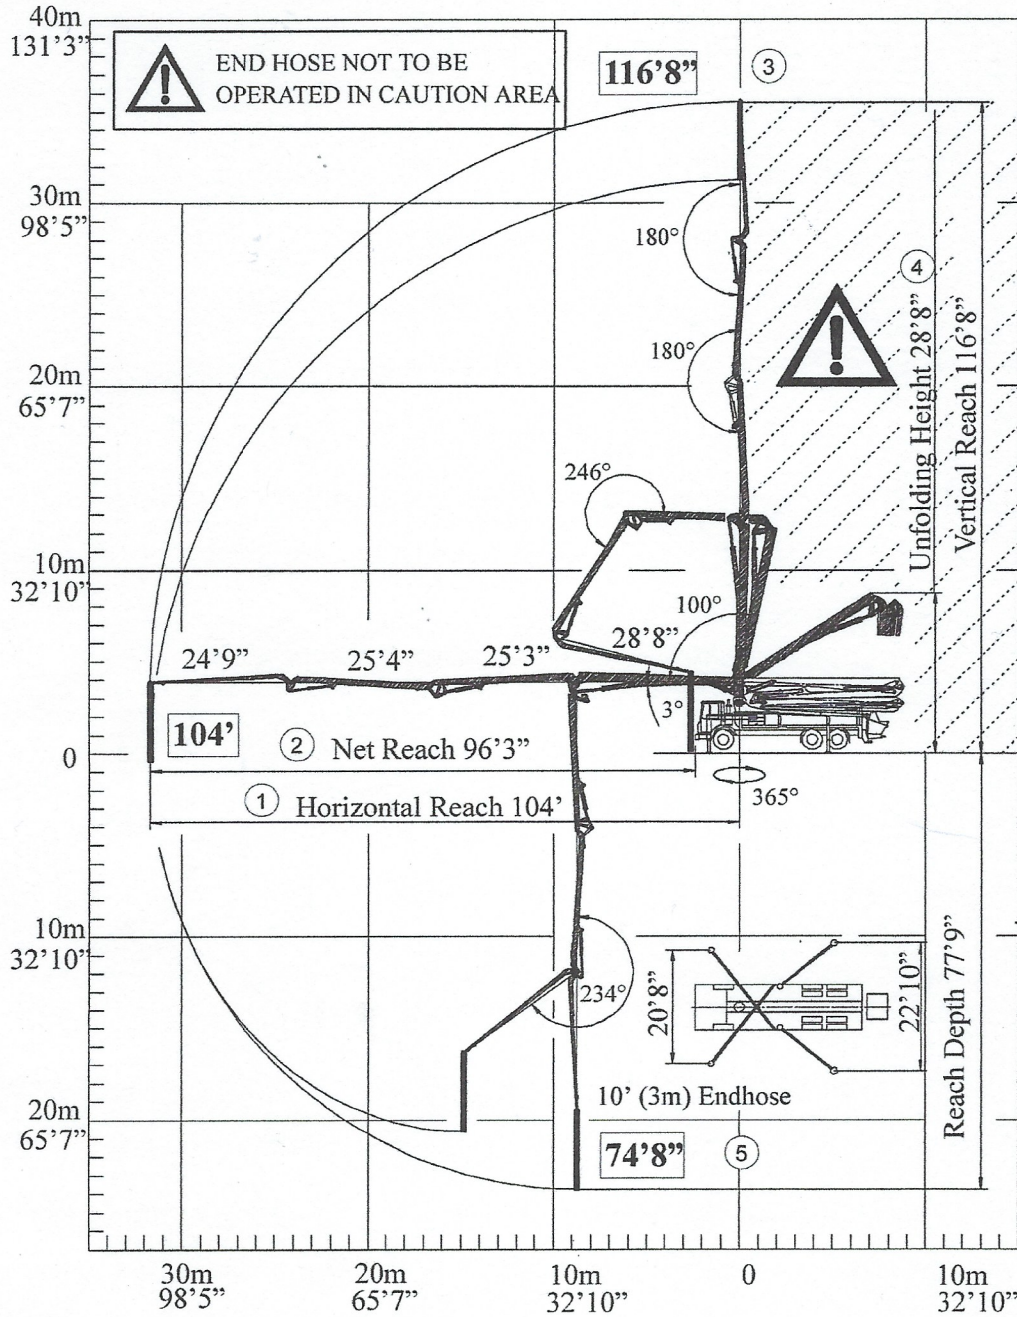

### 3.3.4 Reaches

The M 36 Z has the reaches listed below.

1	Horizontal reach from middle of slewing unit	104 ft.	(31.7 m)
2	Horizontal reach from front edge of truck	96 ft. 3 in.	(29.3 m)
3	Vertical reach	116 ft. 9 in.	(35.6 m)
4	Unfolding height	28 ft. 7 in.	(8.7 m)
5	Depth of reach with 4 m end hose	77 ft. 8 in.	(23.7 m)
	Depth of reach with 3 m end hose	74 ft. 8 in.	(22.7 m)